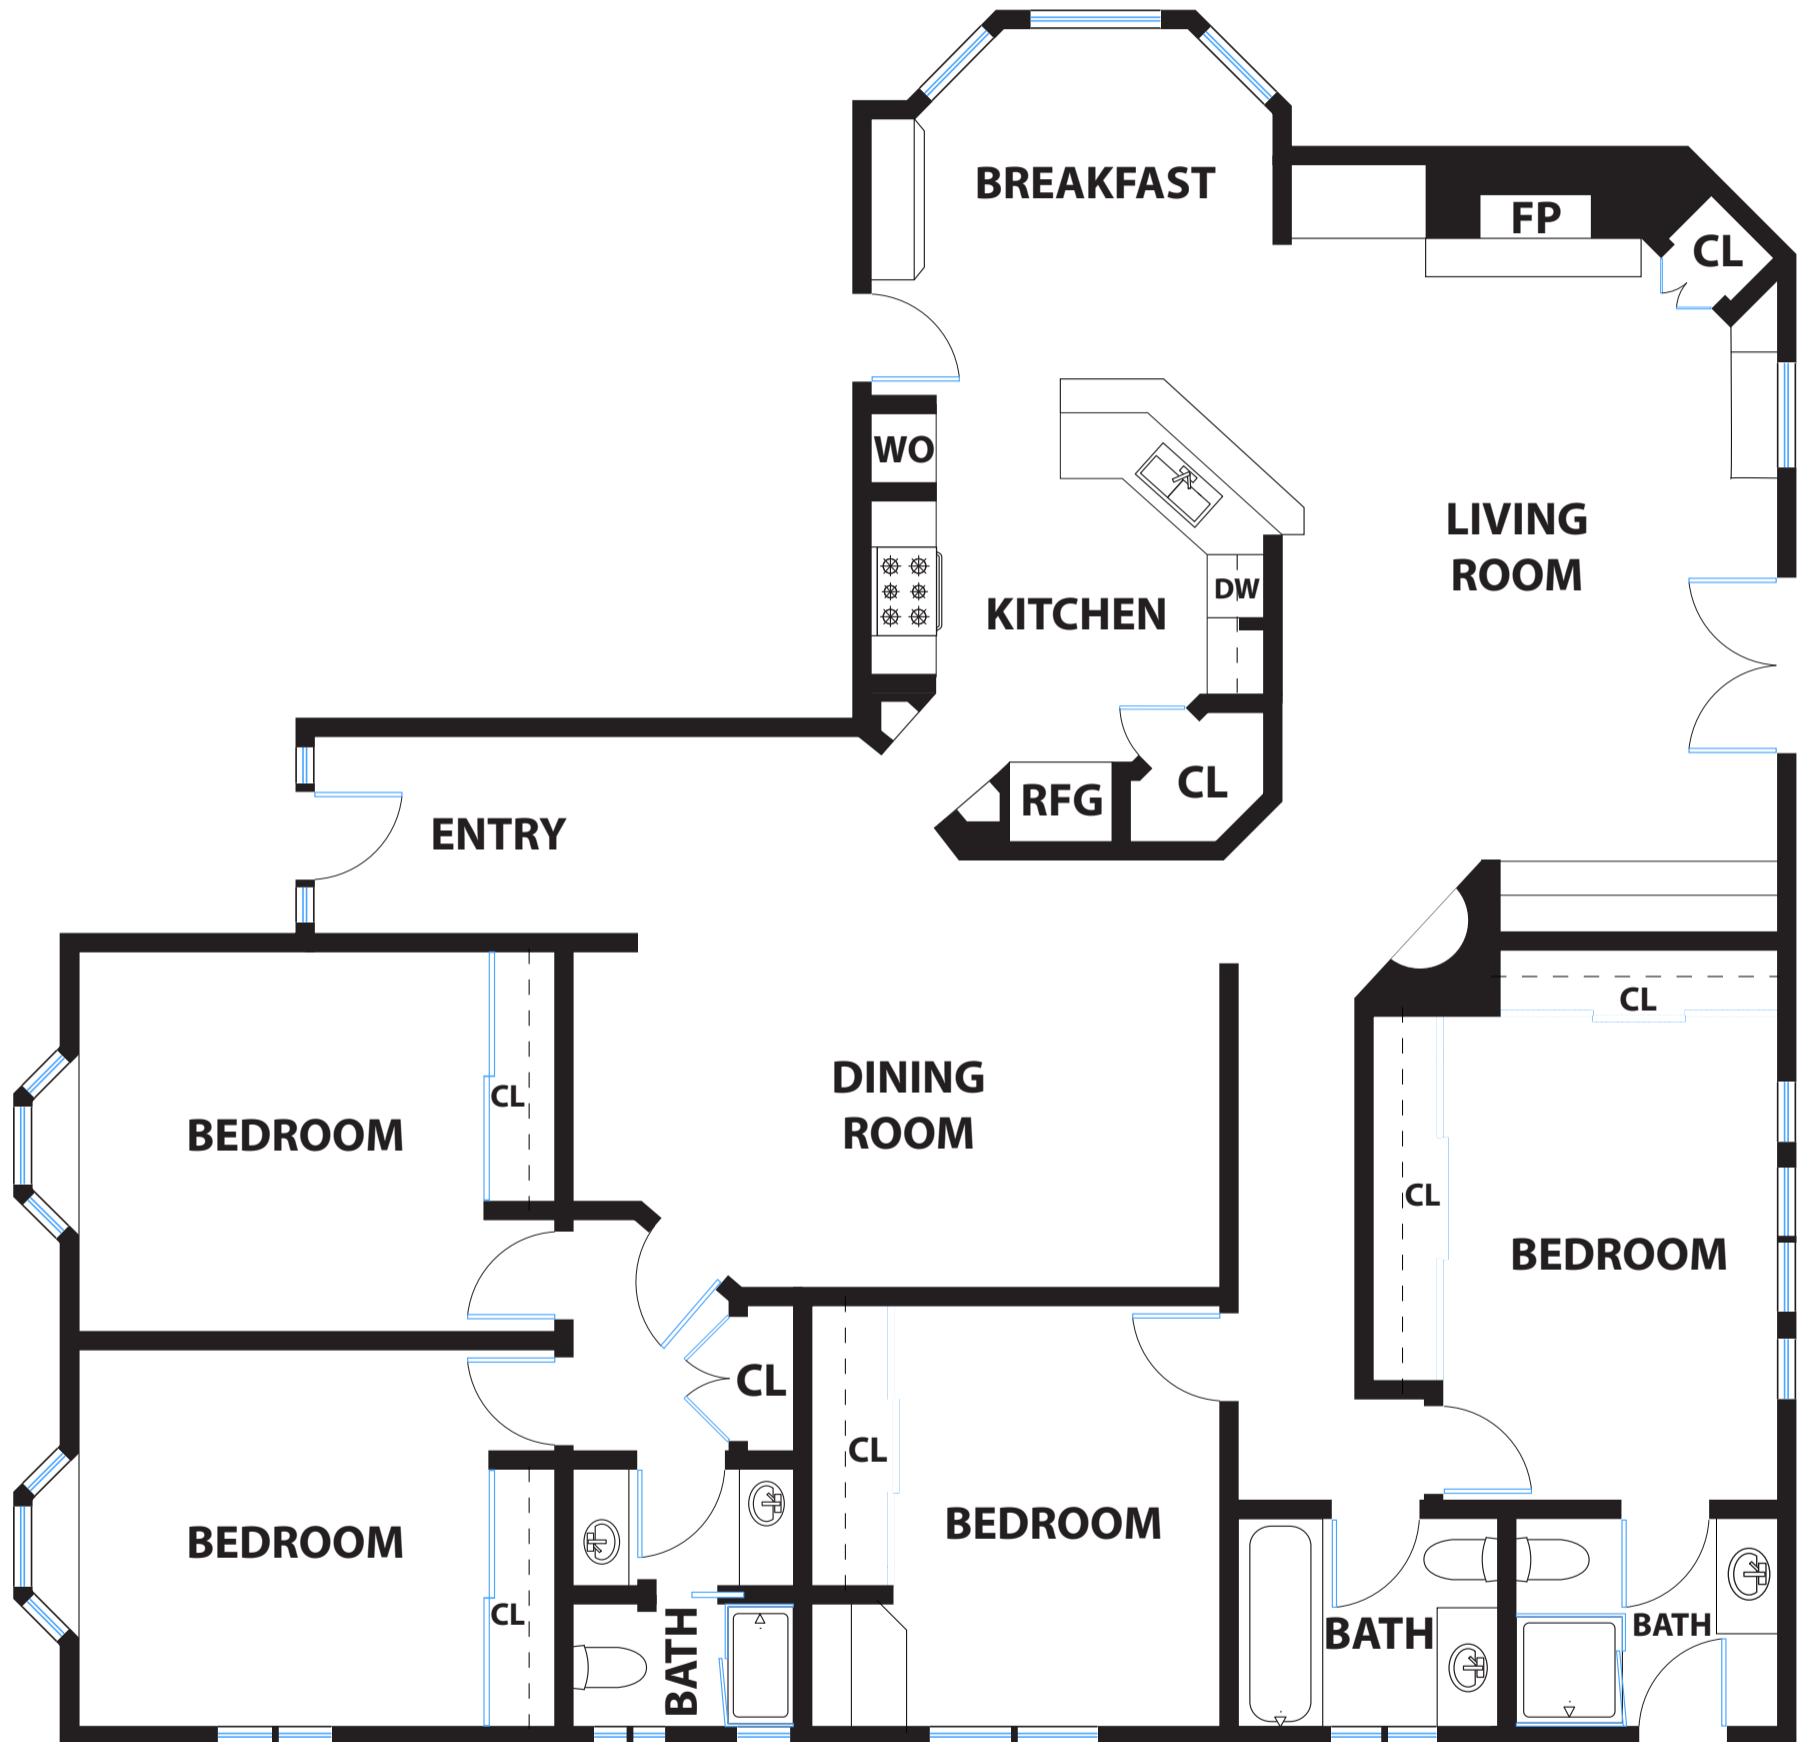

5633 ARBOR DELL WAY

SAN JOSE

DISCLAIMER: RENDERING BY OPEN HOMES PHOTOGRAPHY. ALL MEASUREMENTS ARE APPROXIMATE AND MAY NOT BE EXACT.
DO NOT RELY ON THE ACCURACY OF THIS FLOOR PLAN WHEN DETERMINING THE PRICE OF A PROPERTY OR MAKING DECISIONS
REGARDING BUYING OR SELLING OF PROPERTIES WITHOUT INDEPENDENT VERIFICATION.